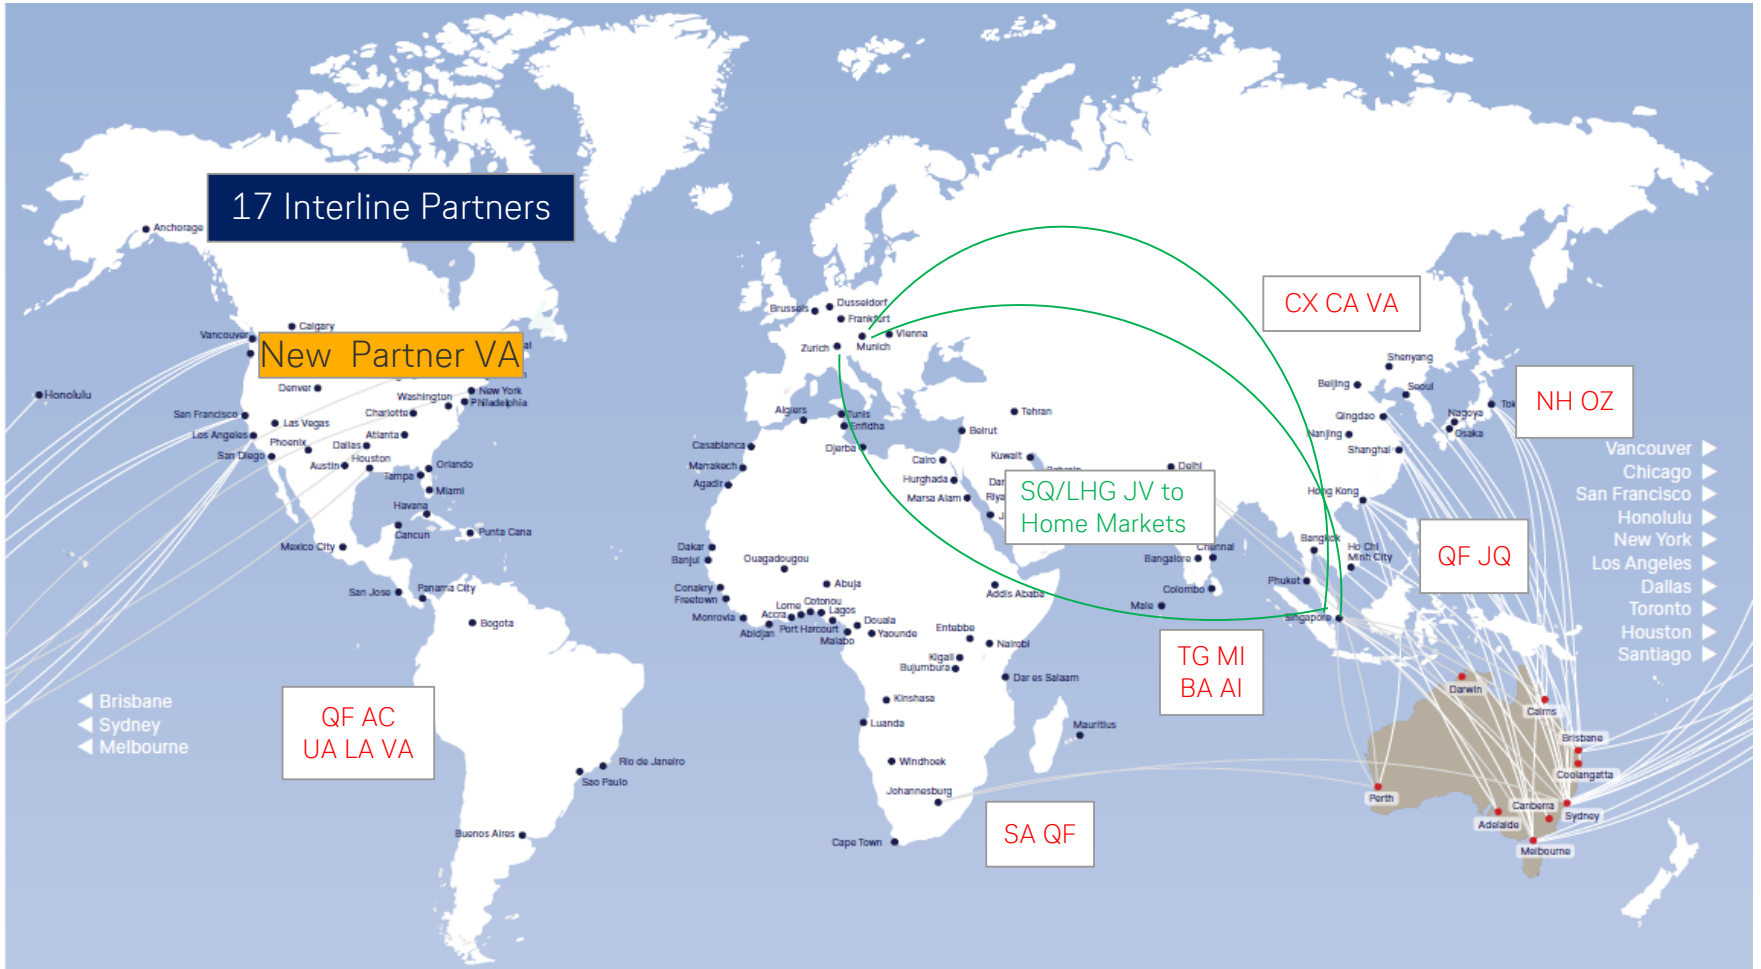

17 Interline Partners

New Partner VA

CX CA VA

NH OZ

SQ/LHG JV to Home Markets

QF JQ

TG MI BA AI

QF AC UA LA VA

SA QF

Brisbane  
Sydney  
Melbourne

Vancouver  
Chicago  
San Francisco  
Honolulu  
New York  
Los Angeles  
Dallas  
Toronto  
Houston  
Santiago

CONNECTION GUIDE FROM AUSTRALIA WITH OUR INTERLINE PARTNERS

	East Asia						South East Asia		South Asia	The Americas										Africa
	BJS	HKG	OSA	SEL	SHA	TYO	BKK	SIN	DEL	CHI	DFW	HOU	LAX	NYC	SFO	HNL	SCL	YVR	YYZ	JNB
SYD	CA ●●●	CX/QF/VA ●●	QF ●●	OZ ●	QF ●●●	NH/QF ●●●	QF/TG ●●●	BA/QF/SQ ●●	AI ●●		QF ●	UA ●	QF/UA/VA ●●●	QF ●●●	QF/UA ●●	JQ/QF //	LA/QF //	AC/QF ●●	AC ●●	QF ●●
MEL	CA ●●●	CX/QF ●●				JQ/QF ●●●	JQ/TG ●●●	JQ/QF/SQ ●●	AI ●●				QF/UA/VA ●●●		QF/UA ●●	JQ //	LA //	AC ●●		
BNE		CX/QF ●●				QF/VA ●●●	TG ●●●	QF/SQ ●●		QF ●●●			QF/VA ●●●		QF ●●			AC ●●		
ADL		CX ●●						SQ ●●												
PER		CX ●●				NH ●●●	TG ●●●	QF/SQ/JQ ●●												SA ●●
CNS			JQ ●●			JQ ●●●		MI ●●												
OOL			JQ ●●	JQ ●		JQ ●●●														
CBR								SQ ●●												
DRW								3K/MI ●●												

SQ operated or  
codeshare flights  
allowed between  
SIN and our Home  
Markets /  
DACHBe  
D-Germany  
A-Austria  
CH-Switzerland,  
Be-Belgium