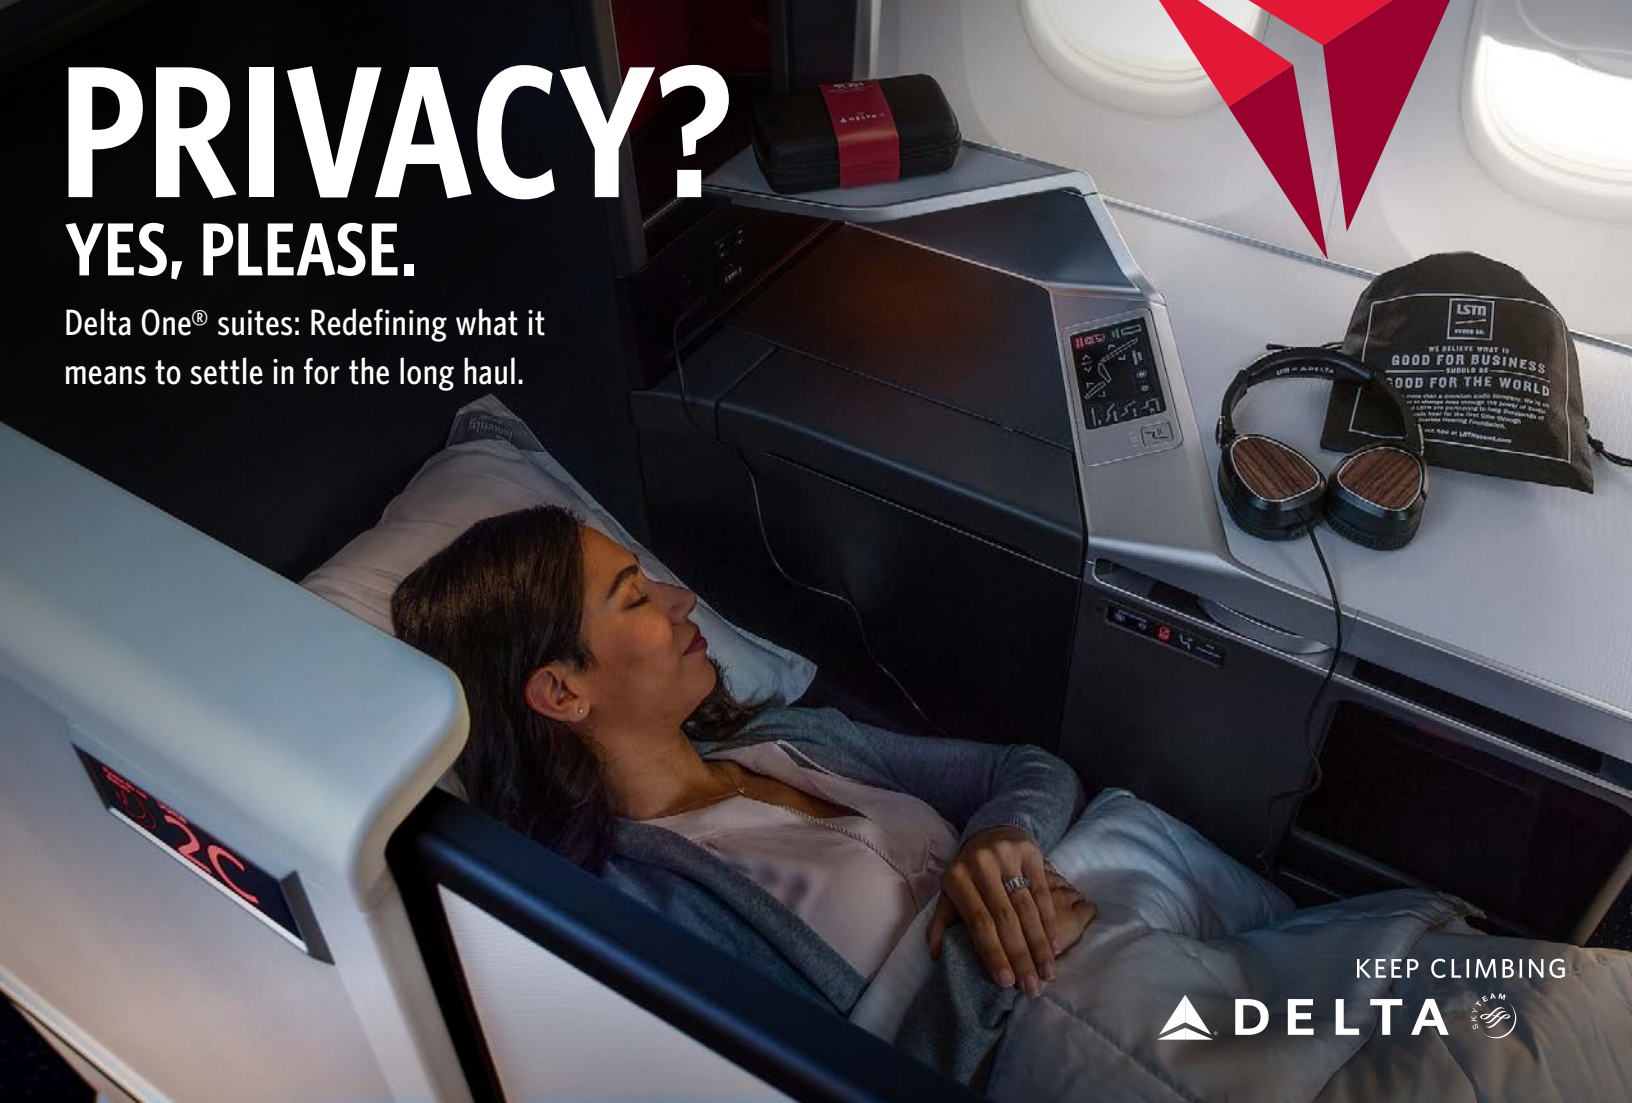

## YES, PLEASE.

Delta One® suites: Redefining what it means to settle in for the long haul.

KEEP CLIMBING

When you're preparing for a meeting or resting up for a big presentation, comfort and privacy are crucial. That's why the Delta One suite offers the ultimate in onboard luxury for select international flights.

### PRIVACY

The Delta One suite is the world's first business class cabin to feature a sliding door at each seat. Plus, privacy dividers between center suites and customizable ambient lighting help to enhance your focus and relaxation.

### CONVENIENCE

Enjoy spacious compartments for shoes, headphones and personal devices.

Delta One service also includes the features you've come to expect, such as:

- Complimentary Delta Sky Club® access
- Sky Priority® check-in, security, baggage handling and premium boarding
- Two standard checked bags free
- 180-degree flat-bed seats, with Westin Heavenly® In-Flight Bedding
- Chef-curated meals
- Wine pairings by Delta's Master Sommelier Andrea Robinson
- Noise-canceling headsets
- TUMI amenity kits featuring Kiehl's Since 1851® premium skincare
- In-flight loungewear on select flights
- Access to Delta Studio® via a high-resolution in-flight entertainment screen
- 110-volt power outlets and USB ports at every seat