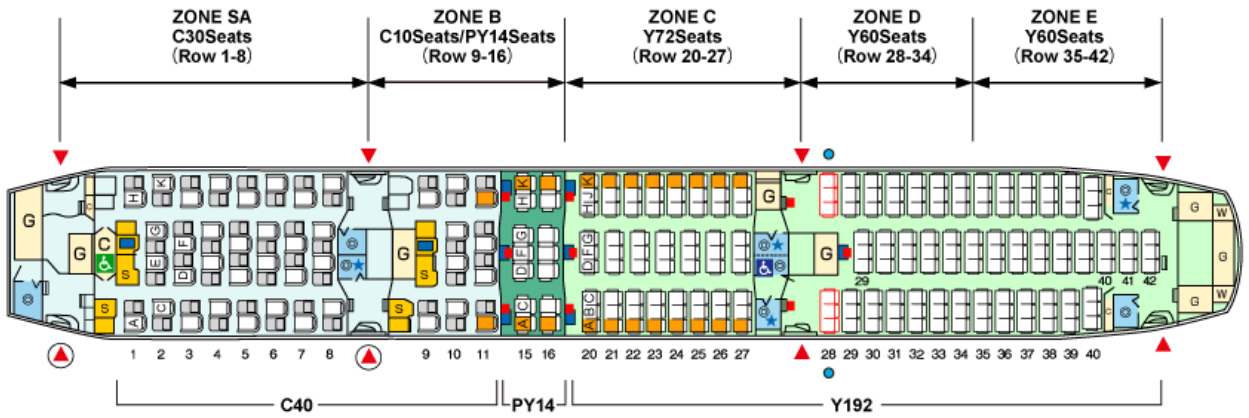

ANA's B787-9 Dreamliner

Baggage Allowance

Total linear dimensions = up to 158cm/Sporting Equipment = up to 292cm

ANA Mileage Club

Enrol online via ANA Sky Web

www.ana.co.jp/wws/au/e/wws_common/amc

Inside Sales/Groups
1300 107 762
ausales@ana.co.jp
(9am-5pm, Mon-Fri)

Reservations Enquiries
1800 081 765
(24 hours, 7 days)

ANA Inspiration of JAPAN

A STAR ALLIANCE MEMBER 

ANA (All Nippon Airways)

B787-9/246 SEATS (C40/PY14/Y192)
240 SEATS (C40/PY14/Y186)

Business Class	Exit	G Galley	Lavatory	Monitor
Premium Economy	Boarding	C Coat Room	Lavatory with a table for diaper change	Baby Bassinet
Economy Class	Exit seat	S Stowage	Lavatory (Wheelchair Accessible)	
Business Class seat/table	Over the wing seat	Wheelchair storage space	Lavatory with a multi-function bidet	
	No Window seat			

Details	Business	Premium Economy	Economy
Booking Class	J C D Z P	G E N	Y B M U H Q V W S L
Standard Degree of Seat Reclining	180 Degrees (189.2cm Flat Bed)	114.50 Degrees	110 Degrees
Seat Pitch (Approx.)	44 inch / 111.8 cm	38 inch / 96.50 cm	34 inch / 86.40 cm
Seat Width (Approx.)	19.4 inch / 49.3 cm	19.3 inch / 49 cm	17 inch / 43.2 cm
Foot Rest / Leg Rest	Ottoman Available	Available (except row 15)	Available
Business Class Lounge Access	Yes	Yes	-
Priority Check-in	Yes	Yes	-
Priority Baggage Service	Yes	Yes	-
Noise Cancelling Headphones	Yes	Yes	-
Power Supply in Seat	Yes	Yes	Yes
USB Port	Yes	Yes	Yes
Individual LCD Monitor	Yes	Yes	Yes
ANA Wi-Fi Service	Available	Available	Available